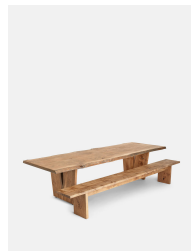

Calne Bench, Aged Oak, 300cm

£2,995

Regular

£2,546

Membership

Available in

Light Oak

Golden Oak

Aged Oak

Dark Oak

Sizes

3-4 Seater, 4-5 Seater, 5-6 Seater

Product details

Built to last a lifetime and serve generations to come, the Calne bench is carved from premium British Pippy oak, with a characteristic live edge. The chunky heirloom piece is inspired by biophilic design, a concept that connects people to nature. Visible knots and cracks are featured throughout and considered charming features of natural timber. Pair with the Calne dining table to recreate the rustic settings at Soho Farmhouse.

- Solid oak wooden bench
- Made in the UK
- Live edge detail
- Bow tie detail
- Visible knots and cracks
- Each bench is unique due to natural characteristics of timber
- Seats five to six people
- Available to order in natural and dark stains
- Three sizes: 240cm, 270cm and 300cm
- Inspired by Soho Farmhouse
- Built in the UK and made to last a lifetime