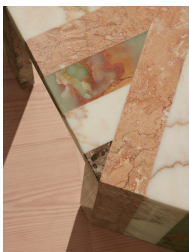

Charli Coffee Table

£3,995

Regular

£3,396

Membership

Product details

Our Charli coffee table is a gallery-style piece in its own right. Echoing the vibrant mix of marbles and terrazzo finishes in Soho House Rome, this statement design is distinguished by four marbles that beautifully complement one another, while matching the rich colours of the House's interiors. A polished Dark Emperador marble sourced from Spain is met with green onyx in pale and light tones with veins of dark orange, rose gold and terracotta bringing depth to this stone. This is contrasted with Rosa Tea, a marble sourced from the Philippines in a salmon-pink hue, alongside Gold Carrara marble. Arranged in both linear and diagonal formations, this table is a striking way of showcasing marble in the home, and when not in use it draws the eye to the centre of the room.

- Statement marble coffee table
- Polished Dark Emperador marble sourced from Spain
- Rosa Tea marble sourced from the Philippines
- Green onyx stone sourced from Pakistan
- Linear and diagonal formation
- Inspired by marble and terrazzo finishes in Soho House Rome

Dimensions

Product dimensions: H38 x W100 x D100cm / H15 x W39.4 x D39.4"

Product weight: 105kg / 231.5lbs

Packaged or boxed dimensions: H65 x W113.5 x D113.5cm / H25.6 x W44.7 x D44.7"

Packaged or boxed weight: 208kg / 458.6lbs