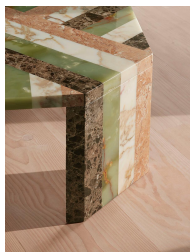

Charli Coffee Table

£3,995

Regular

£3,396

Membership

Product details

Our Charli coffee table is a gallery-style piece in its own right. Echoing the vibrant mix of marbles and terrazzo finishes in Soho House Rome, this statement design is distinguished by four marbles that beautifully complement one another, while matching the rich colours of the House's interiors. A polished Dark Emperador marble sourced from Spain is met with green onyx in pale and light tones with veins of dark orange, rose gold and terracotta bringing depth to this stone. This is contrasted with Rosa Tea, a marble sourced from the Philippines in a salmon-pink hue, alongside Gold Carrara marble. Arranged in both linear and diagonal formations, this table is a striking way of showcasing marble in the home, and when not in use it draws the eye to the centre of the room.

- Statement marble coffee table
- Polished Dark Emperador marble sourced from Spain
- Rosa Tea marble sourced from the Philippines
- Green onyx stone sourced from Pakistan
- Linear and diagonal formation
- Inspired by marble and terrazzo finishes in Soho House Rome

Dimensions

Product dimensions: H38 x W100 x D100cm / H15 x W39.4 x D39.4"

Product weight: 105kg / 231.5lbs

Packaged or boxed dimensions: H65 x W113.5 x D113.5cm / H25.6 x W44.7 x D44.7"

Packaged or boxed weight: 208kg / 458.6lbs