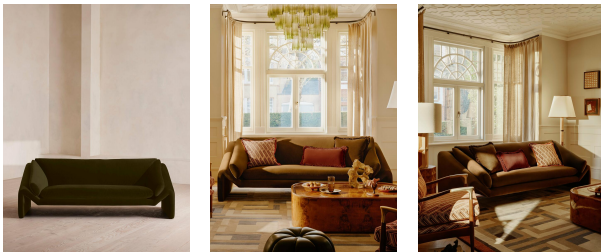

Amble Three Seater Sofa, Velvet, Olive

£3,495

Regular

£2,971

Membership

Available in

Velvet Lichen	Velvet Rust
Velvet Camel	Velvet Royal Blue
Velvet Porcelain	Velvet Mustard
Velvet Olive	Velvet Taupe
Velvet Antique Rose	Velvet Grey Blue

Product details

Our Amble three-seater sofa shines a light on contemporary seating. A suspended frame gives the illusion of a floating seat, with padded arm cushions to soften the angular lines and add comfort. Upholstered in velvet, this particular style echoes the rich colours and interiors of 180 House.

- Three-seater sofa
- Upholstered in cotton velvet
- Available in a range of colours
- Suspended frame
- Padded arm cushions
- Inspired by 180 House

Dimensions

Product dimensions: H78 x W221 x D97cm / H31 x W87 x D38"

Product weight: 70kg / 154.3lbs

Packaged or boxed dimensions: H80 x W226 x D102cm / H31.5 x W89 x D40.2"

Packaged or boxed weight: 120kg / 264.6lbs