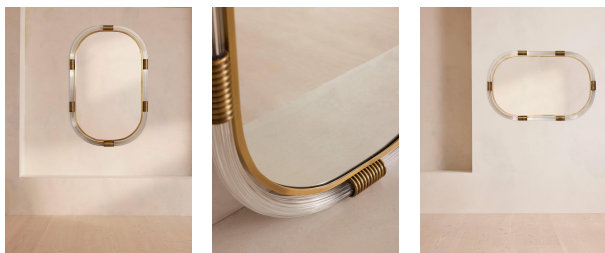

Gina Mirror

£1,495 Regular

£1,271 Membership

Product details

Our Gina mirror is bathroom-safe, but can be used anywhere in the home for a contemporary touch. A ribbed lucite frame is accented with real solid brass detail, inspired by the finishes seen in White City House, while the curved, oblong shape is made to soften your interiors scheme.

- Clear resin mirror
- Crafted from ribbed lucite
- Real solid brass details
- Bathroom-safe
- Can be used anywhere in the home
- Inspired by White City House

Dimensions

Product dimensions: H115 x W75 x D5.3cm / H45.3 x W29.5 x D2"