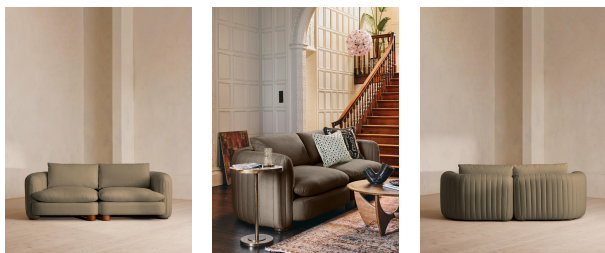

Vivienne Modular Sofa, Three Seater, Linen, Sage

£3,390

Regular

£2,882

Membership

Available in

- Linen Sage
- Velvet Royal Blue
- Velvet Rust
- Velvet Fern
- Velvet Porcelain
- Velvet Taupe
- Velvet Lichen
- Linen Mushroom
- Linen Antique Rose
- Linen Indigo
- Linen Bisque
- Linen Prussian Blue
- Velvet Mustard
- Velvet Camel
- Velvet Indigo
- Velvet Antique Rose
- Velvet Grey Blue
- Velvet Olive
- Linen Sienna
- Linen Wheat
- Linen Ochre
- Boucle Natural
- Linen Olive

Sizes

Three Seater Sofa, Four Seater Sofa

Product details

The eighth floor at White City House provided the inspiration for the Vivienne Modular sofa. Upholstered in natural linen, it's distinguished by a pleated stitch back for an element of texture, with feather-wrapped foam cushions and a wraparound back for comfort, along with cylindrical legs. Designed to work well in open-plan spaces, coordinate and configure with other pieces in the Vivienne collection for the sofa shape of your choice, from an L-shaped to a U-shaped arrangement to bring people together.

Three-seater modular sofa

- Upholstered in 100% linen
- Pleated stitch detailing
- Cylindrical legs
- Wraparound arms and back

Dimensions

Product dimensions: H83 x W236 x D105cm / H32.7 x W92.9 x D41.3"

Product weight: 52kg / 114.6lbs