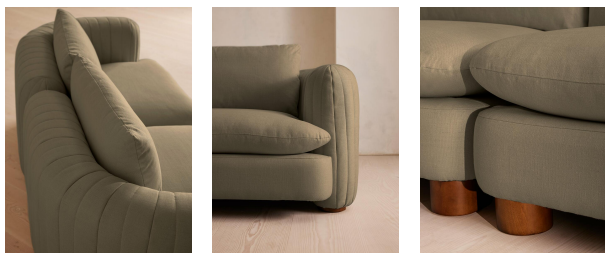

Vivienne Modular Sofa, Three Seater, Linen, Sage

£3,390

Regular

£2,882

Membership

Available in

- Linen Sage
- Velvet Royal Blue
- Velvet Rust
- Velvet Fern
- Velvet Porcelain
- Velvet Taupe
- Velvet Lichen
- Linen Mushroom
- Linen Antique Rose
- Linen Indigo
- Linen Bisque
- Linen Prussian Blue
- Velvet Mustard
- Velvet Camel
- Velvet Indigo
- Velvet Antique Rose
- Velvet Grey Blue
- Velvet Olive
- Linen Sienna
- Linen Wheat
- Linen Ochre
- Boucle Natural
- Linen Olive

Sizes

Three Seater Sofa, Four Seater Sofa

Product details

The eighth floor at White City House provided the inspiration for the Vivienne Modular sofa. Upholstered in natural linen, it's distinguished by a pleated stitch back for an element of texture, with feather-wrapped foam cushions and a wraparound back for comfort, along with cylindrical legs. Designed to work well in open-plan spaces, coordinate and configure with other pieces in the Vivienne collection for the sofa shape of your choice, from an L-shaped to a U-shaped arrangement to bring people together.

Three-seater modular sofa

- Upholstered in 100% linen
- Pleated stitch detailing
- Cylindrical legs
- Wraparound arms and back

Dimensions

Product dimensions: H83 x W236 x D105cm / H32.7 x W92.9 x D41.3"

Product weight: 52kg / 114.6lbs