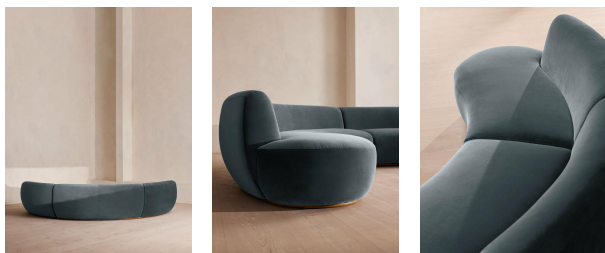

### Sizes

Three Seater Sofa, Four Seater Sofa

### Product details

Our Aline Serpentine sofa recreates the relaxed, sociable atmosphere of Soho House Stockholm. Upholstered in rich velvet, this modular design consists of three parts: a left, right and middle section, which can be arranged into your desired shape. Its curvaceous shape brings people together, making it ideal for long afternoon conversations and evening get-togethers. Available in a range of colors, the palette is full of rich Art Deco-inspired shades that are drawn from - and complementary to - Sweden's historic architecture.

- Four seater modular sofa
- Upholstered in cotton velvet
- Curved shape
- Inspired by Soho House Stockholm