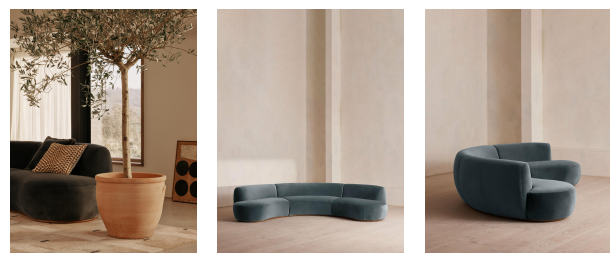

### Sizes

Three Seater Sofa, Four Seater Sofa

### Product details

Our Aline Serpentine sofa recreates the relaxed, sociable atmosphere of Soho House Stockholm. Upholstered in rich velvet, this modular design consists of three parts: a left, right and middle section, which can be arranged into your desired shape. Its curvaceous shape brings people together, making it ideal for long afternoon conversations and evening get-togethers. Available in a range of colors, the palette is full of rich Art Deco-inspired shades that are drawn from - and complementary to - Sweden's historic architecture.

- Four seater modular sofa
- Upholstered in cotton velvet
- Curved shape
- Inspired by Soho House Stockholm