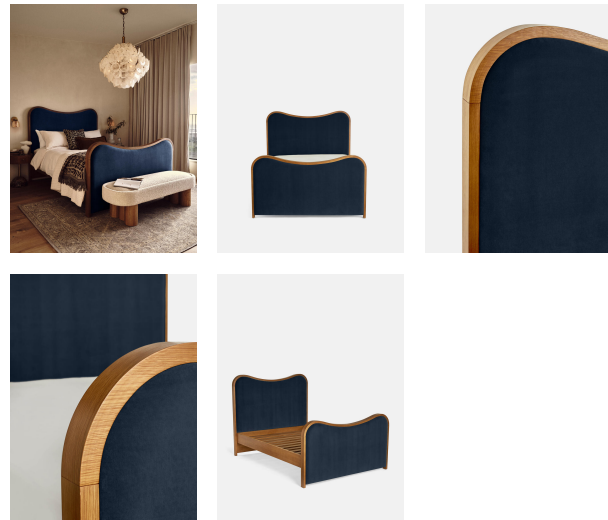

Product details

As seen in Soho House Rome, our Lawrence bed has a show wood oak frame in a warm, mid-tone finish, offset with a curvaceous headboard and footboard. Upholstered in cotton velvet, this style will bring comfort and softness to your surroundings, while reshaping your bedroom space.

- Super-king upholstered bed
- Show wood oak frame in mid-tone finish
- Curvaceous headboard and footboard
- Upholstered velvet elements
- Available in other sizes
- Pair with our SH Hypnos Super King Mattress
- As seen in Soho House Rome

Dimensions

Product dimensions: H150 x W224 x D194.7cm / H59.1 x W88.2 x D76.7"

Number of boxes: 3

* Box 1 : H233 x W34.5 x D28cm / H91.7 x W13.6 x D11"

* Box 2 : H207.5 x W22 x D105.5cm / H81.7 x W8.7 x D41.5"

* Box 3 : H207.5 x W19 x D166cm / H81.7 x W7.5 x D65.4"

Details

Assembly required: Yes

Composition: Frame; Engineered Hardwood, Veneer Oak, Poplar Wood. Feet; Beech. Fabric; 85% Cotton, 15% Polyester.

Fabric: Velvet