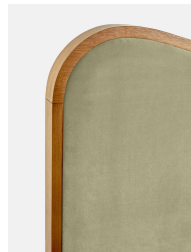

Lawrence Bed, Super King, Velvet, Lichen

£3,995

Regular

£3,396

Membership

Sizes

King, Super King

Available in

Velvet Rust	Velvet Lichen
Velvet Camel	Velvet Royal Blue
Velvet Porcelain	Velvet Mustard
Velvet Olive	Velvet Taupe
Velvet Antique Rose	Velvet Grey Blue

Product details

As seen in Soho House Rome, our Lawrence bed has a show wood oak frame in a warm, mid-tone finish, offset with a curvaceous headboard and footboard. Upholstered in cotton velvet, this style will bring comfort and softness to your surroundings, while reshaping your bedroom space.

- Super-king upholstered bed
- Show wood oak frame in mid-tone finish
- Curvaceous headboard and footboard
- Upholstered velvet elements
- Available in other sizes
- Pair with our SH Hypnos Super King Mattress
- As seen in Soho House Rome

Dimensions

Product dimensions: H150 x W224 x D194.7cm / H59.1 x W88.2 x D76.7"

Number of boxes: 3

* Box 1 : H233 x W34.5 x D28cm / H91.7 x W13.6 x D11"

* Box 2 : H207.5 x W22 x D105.5cm / H81.7 x W8.7 x D41.5"

* Box 3 : H207.5 x W19 x D166cm / H81.7 x W7.5 x D65.4"