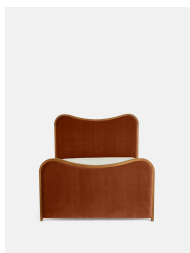

Velvet Antique Rose

Velvet Grey Blue

Product details

As seen in Soho House Rome, our Lawrence bed has a show wood oak frame in a warm, mid-tone finish, offset with a curvaceous headboard and footboard. Upholstered in cotton velvet, this style will bring comfort and softness to your surroundings, while reshaping your bedroom space.

- Super-king upholstered bed
- Show wood oak frame in mid-tone finish
- Curvaceous headboard and footboard
- Upholstered velvet elements
- Available in other sizes
- Pair with our SH Hypnos Super King Mattress
- As seen in Soho House Rome