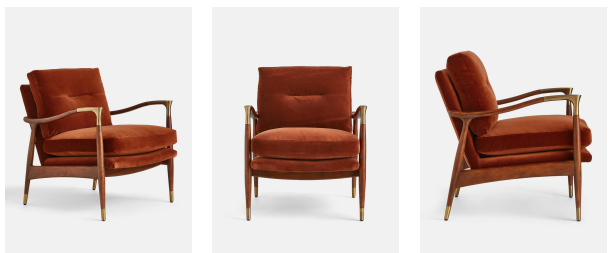

## Theodore Armchair, Velvet, Rust

£995 Regular

£846 Membership

### Product details

Taking cues from mid-century designs at Soho House 40 Greek Street, our Theodore chair remains a House favourite. Handcrafted with a tapered, solid birch frame allows for a comfortable deep sit with down and feather-wrapped cushions, while brass detail arms add a vintage touch. Place in any corner of the home alongside the Theodore footstool to recreate our cosy reading nook seen around the Houses.

- Handcrafted solid birch frame
- Tapered deep sit shape
- Cast brass-detailed arms
- Upholstered in cotton velvet
- Feather and down-wrapped foam cushions
- Also available in other fabrics and colourways
- Inspired by Soho House 40 Greek Street

Fabric: 85% Cotton 15% Polyester (100% cotton pile)

Feet: Birch

Filling: Feather down, foam and fibre

Frame: Birch frame with brass effect finish

Removable cushions: Yes

Removable legs: No

Seat depth: 45cm

Seat height: 46cm