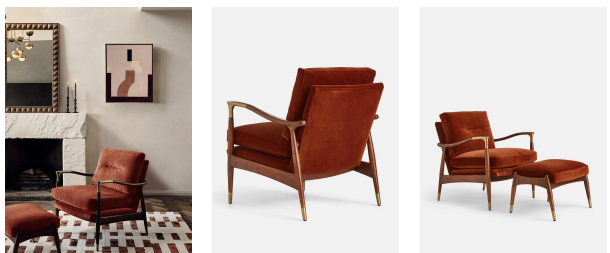

## Theodore Armchair, Velvet, Rust

£995 Regular

£846 Membership

### Available in

- |  |                     |  |                   |
|--|---------------------|--|-------------------|
|  | Velvet Antique Rose |  | Linen Natural     |
|  | Leather Black       |  | Velvet Olive      |
|  | Velvet Rust         |  | Velvet Lichen     |
|  | Velvet Porcelain    |  | Velvet Camel      |
|  | Velvet Mustard      |  | Velvet Taupe      |
|  | Velvet Grey Blue    |  | Velvet Royal Blue |
|  | Linen Bisque        |  | Linen Wheat       |
|  | Linen Ochre         |  | Linen Sage        |
|  | Linen Olive         |  | Linen Sienna      |
|  | Linen Antique Rose  |  | Linen Mushroom    |
|  | Linen Prussian Blue |  | Linen Indigo      |

### Product details

Taking cues from mid-century designs at Soho House 40 Greek Street, our Theodore chair remains a House favourite. Handcrafted with a tapered, solid birch frame allows for a comfortable deep sit with down and feather-wrapped cushions, while brass detail arms add a vintage touch. Place in any corner of the home alongside the Theodore footstool to recreate our cosy reading nook seen around the Houses.

- Handcrafted solid birch frame
- Tapered deep sit shape
- Cast brass-detailed arms
- Upholstered in cotton velvet
- Feather and down-wrapped foam cushions
- Also available in other fabrics and colourways
- Inspired by Soho House 40 Greek Street